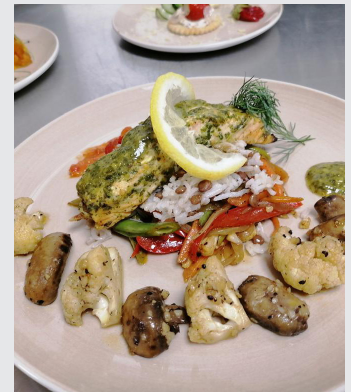

EVENTS & FUNCTIONS MANAGEMENT SOLUTIONS

Our company offers a comprehensive, end-to-end event management solution, based on international best practices and ISO standards. We take pride in our professional, innovative team that meticulously plans and manages every aspect of each event. By providing a tailored, integrated approach, we help clients focus on their core business while we handle all the details.